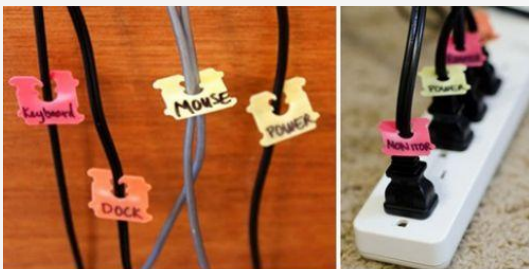

another reason it's fun doing business with Gorge Networks!

NEW Glenwood Wireless

Our soon to be completed wireless tower supports up to 3M Broadband and home phone service in Glenwood, WA. No phone line is needed to qualify for service.

Use bread bag clips to label cords.

Tech Tip: Surge Protectors Tech Tip #2 = BONUS!

We may be going a little Pinterest on you with this one, but we thought it was good enough to share, and might help those of you with *get organized* on your resolution list. Label your computer cords with used bread bag clips and never again wonder,