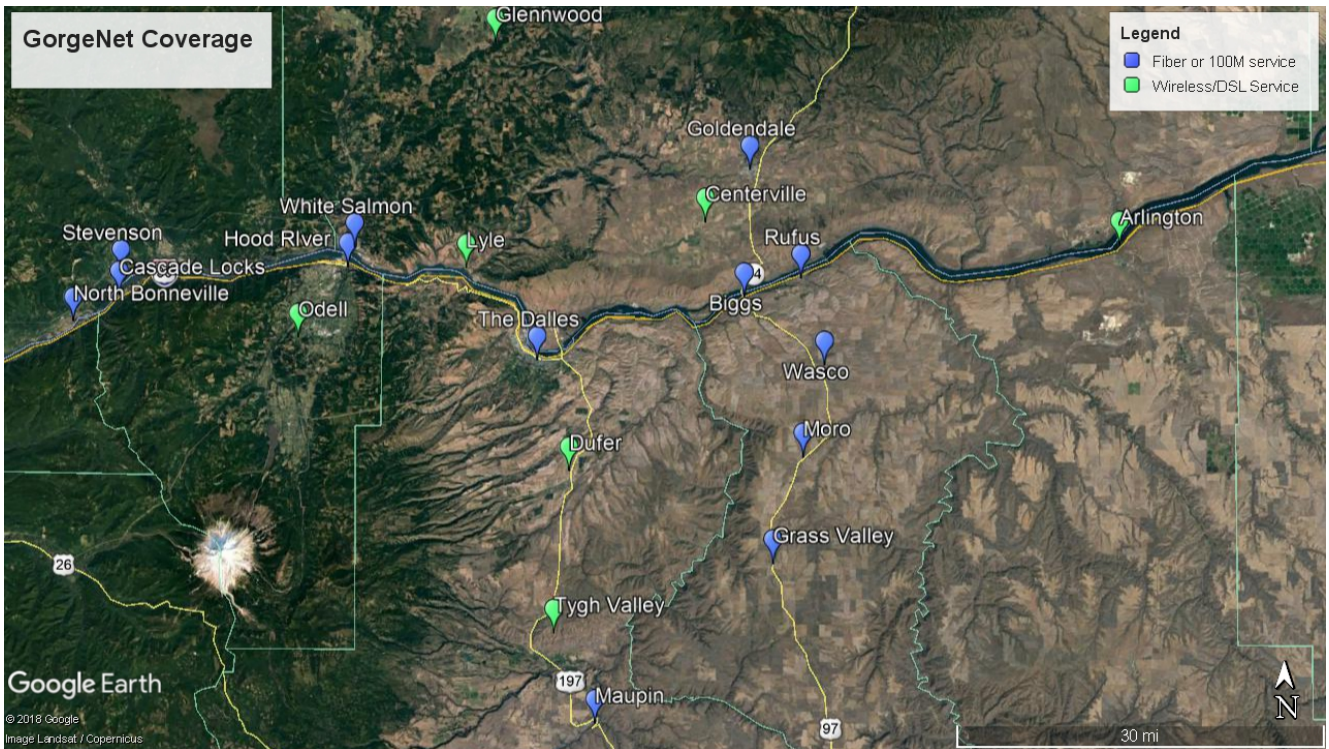

Coverage Area

Don't see your neighborhood on the map? Give us a call to inquire about the possibility of expanding service: [541-386-8300](tel:541-386-8300) ext 301 / sales@corp.gorge.net. *Disclaimer:* Map and images above are meant for representative purposes only, please contact our sales department to confirm availability and discuss service offerings: [541-386-8300](tel:541-386-8300) ext 301.